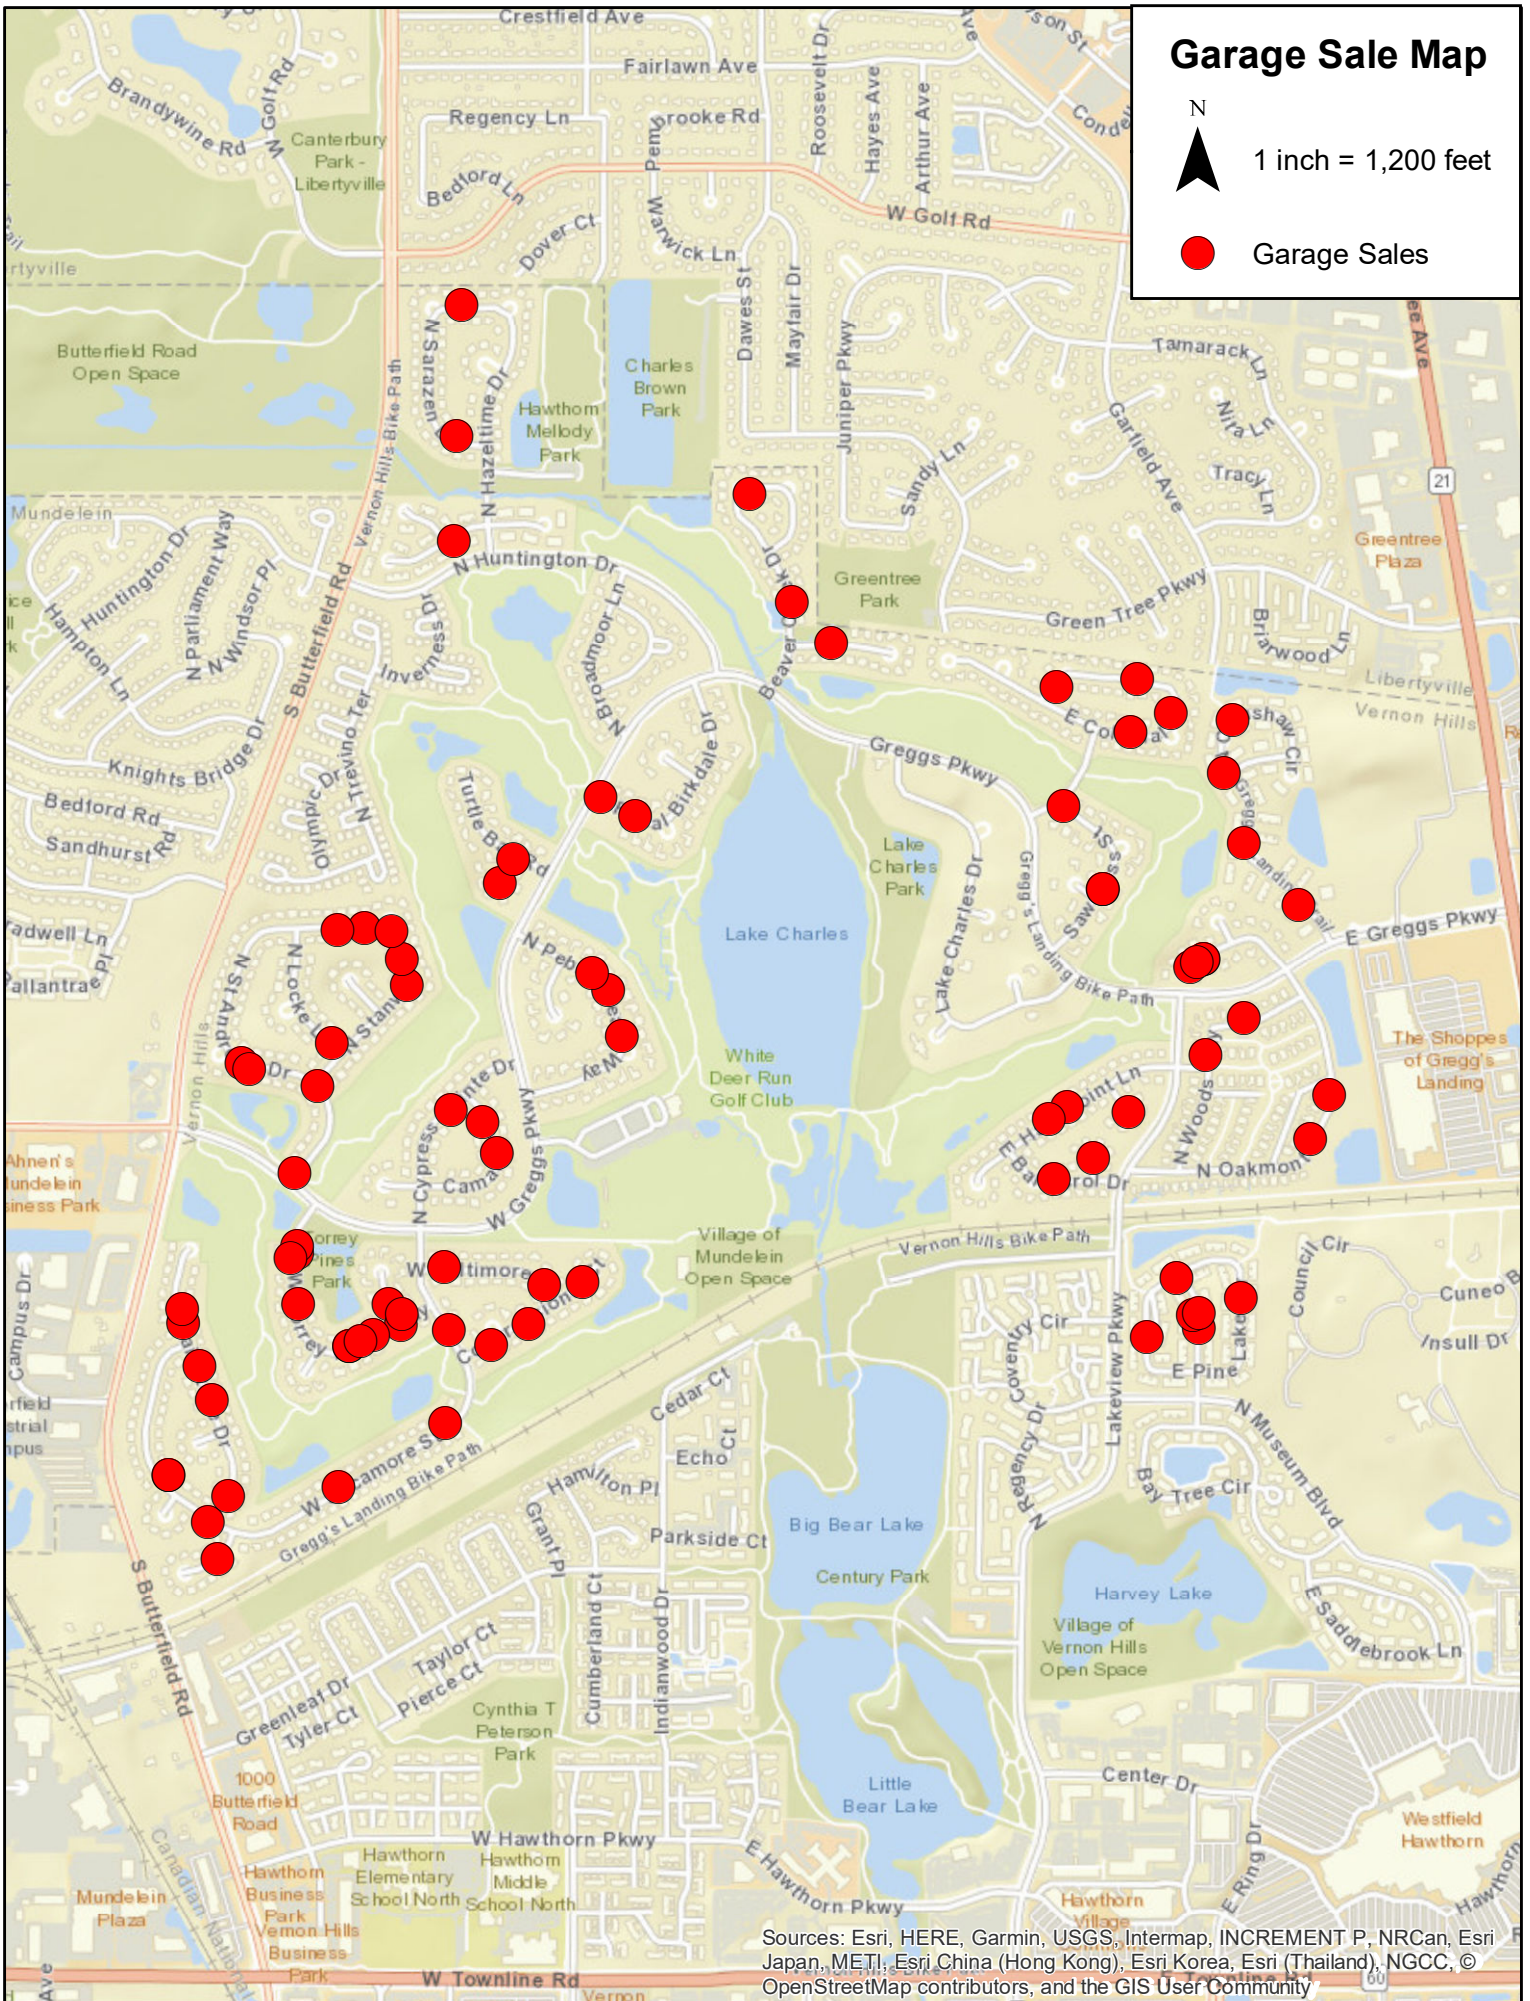

Garage Sale Map

1 inch = 1,200 feet

Garage Sales

Sources: Esri, HERE, Garmin, USGS, Intermap, INCREMENT P, NRCan, Esri Japan, METI, Esri China (Hong Kong), Esri Korea, Esri (Thailand), NGCC, © OpenStreetMap contributors, and the GIS User Community