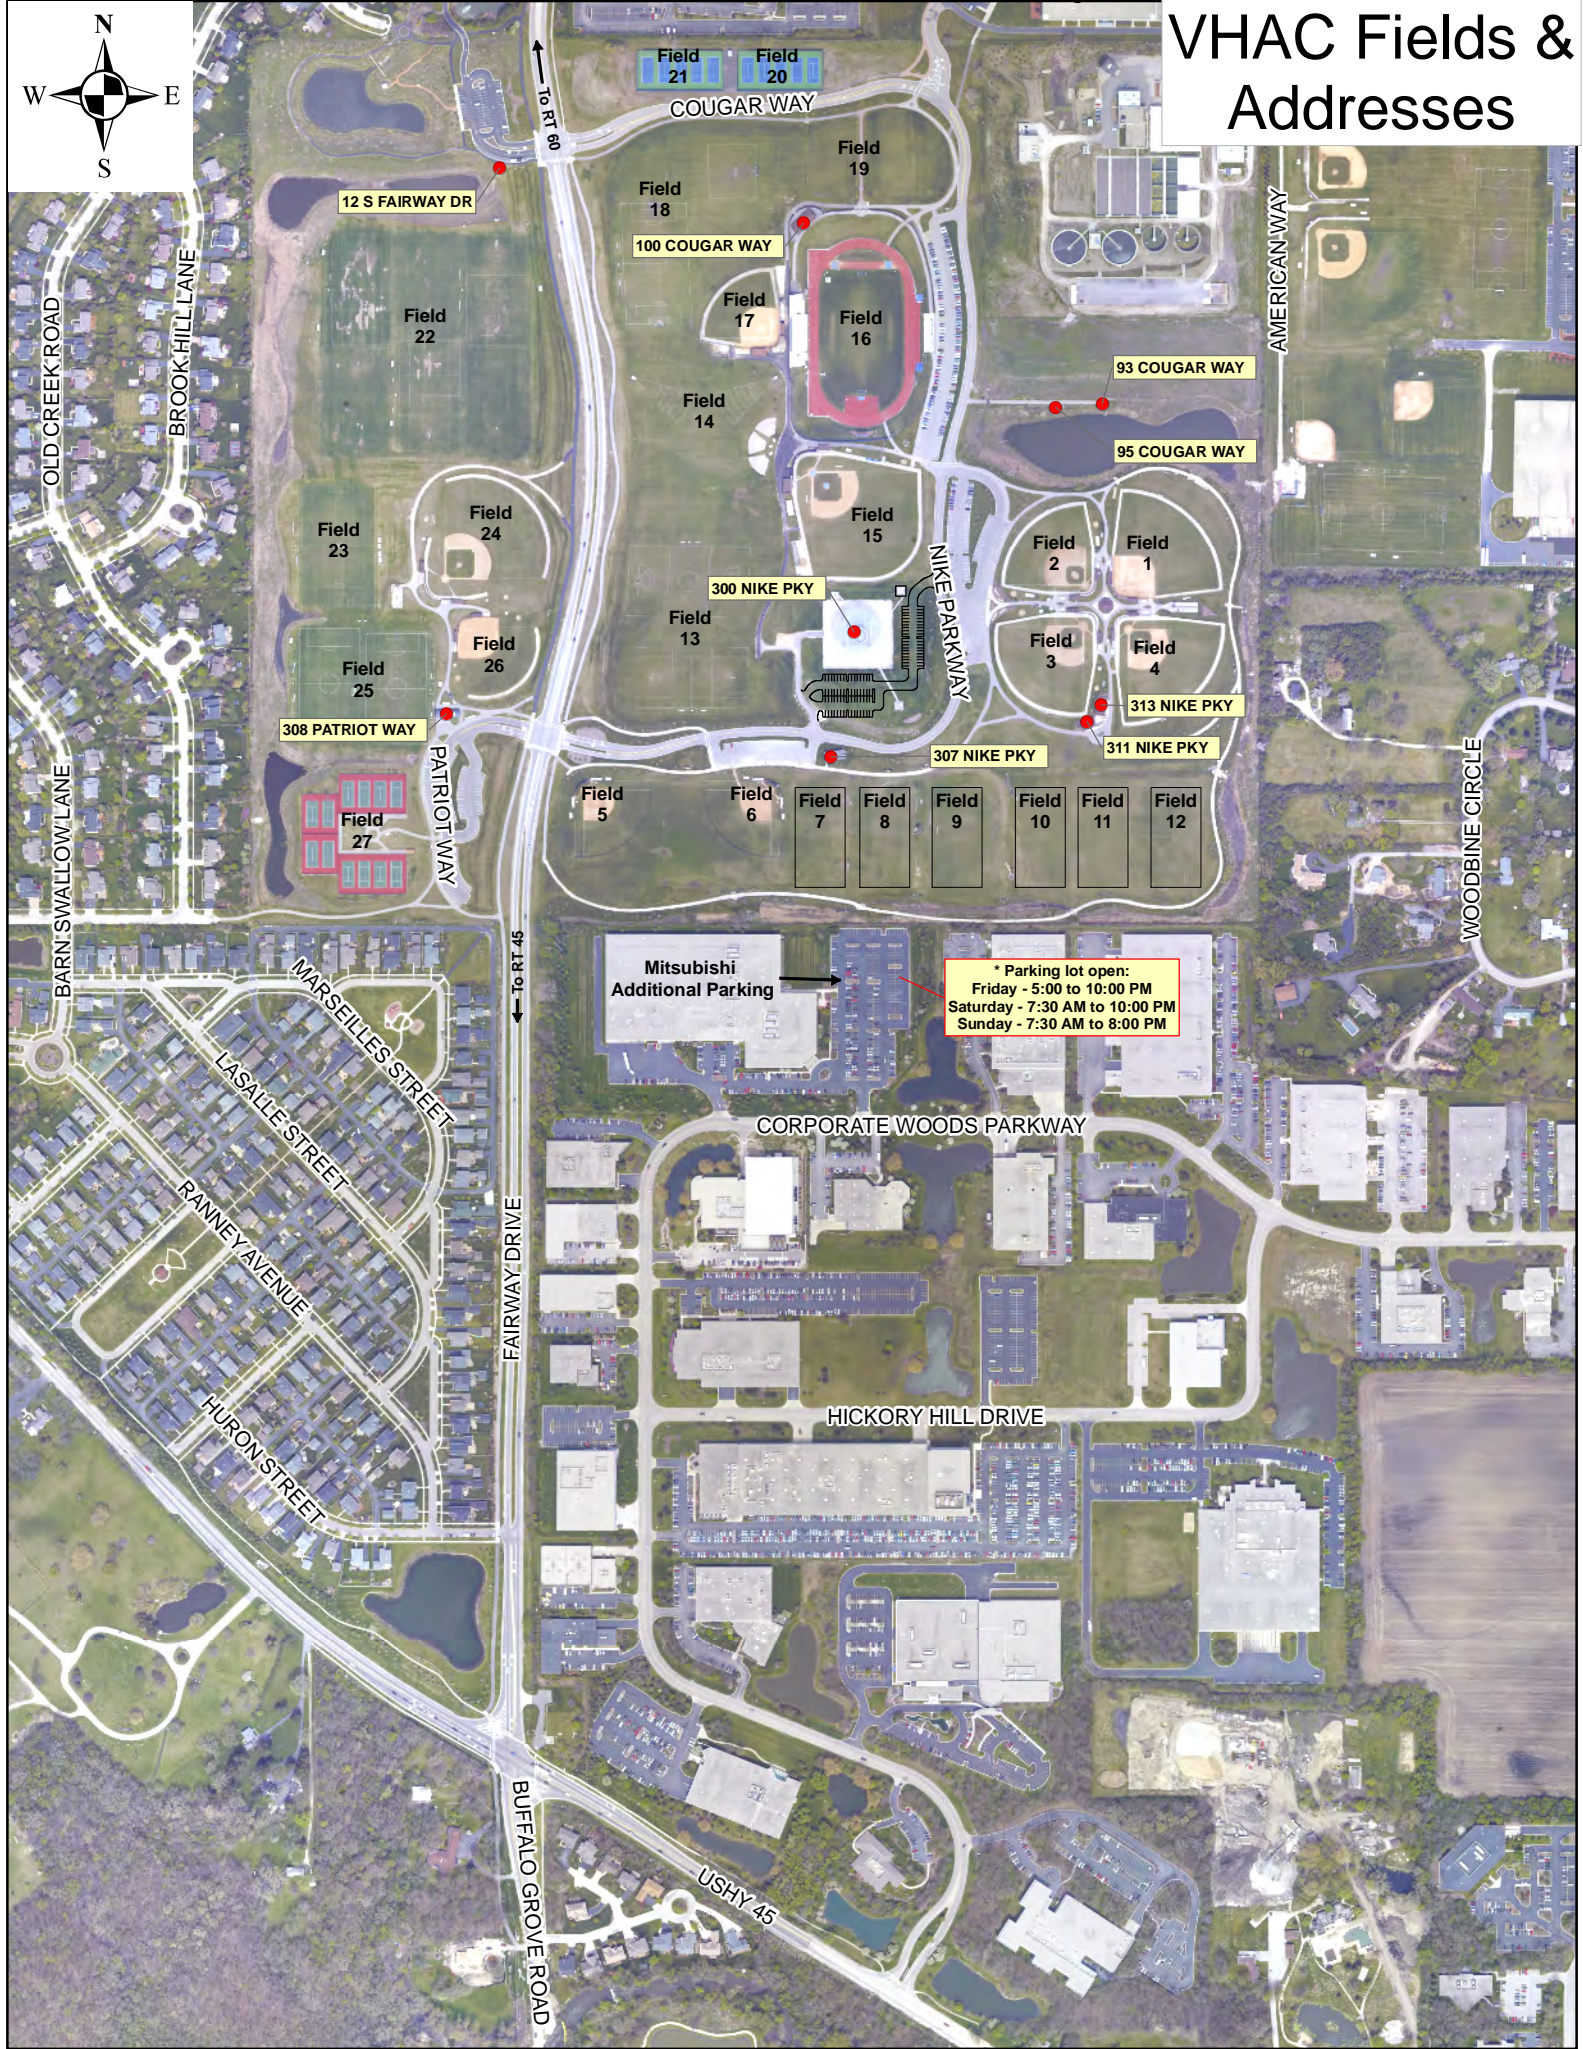

VHAC Fields & Addresses

12 S FAIRWAY DR

Field 21 Field 20
COUGAR WAY

Field 18

100 COUGAR WAY

Field 17

Field 19

Field 16

Field 14

93 COUGAR WAY

95 COUGAR WAY

Field 23

Field 24

Field 15

300 NIKE PKY

Field 13

Field 12

Mitsubishi
Additional Parking

* Parking lot open:
Friday - 5:00 to 10:00 PM
Saturday - 7:30 AM to 10:00 PM
Sunday - 7:30 AM to 8:00 PM

CORPORATE WOODS PARKWAY

HICKORY HILL DRIVE

OLD CREEK ROAD
BROOK HILL LANE

BARN SWALLOW LANE
MARSEILLES STREET

LASALLE STREET
RANNEY AVENUE
HURON STREET

FAIRWAY DRIVE

BUFFALO GROVE ROAD
USHY 45

AMERICAN WAY

WOODBINE CIRCLE