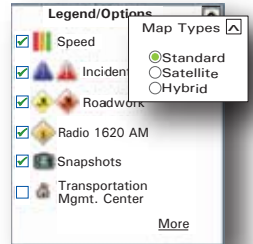

Special Alerts area

Email Notification
Sign up or login to create, view or modify your profiles

Congestion display
Shows current congestion

Listen to HAR 1620AM

Find out about new features

Customize the map Shows/hides event icons