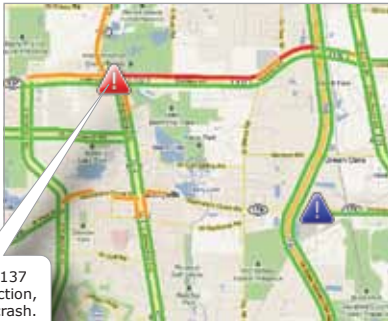

Learn More about PASSAGE

Know Before You Go! www.lakecountypassage.com

See construction, crashes or traffic impacts

1 select an icon on the map

2 see details about the incident

Advisory Text: IL Rte 137 @ IL Rte 21 - At intersection, expect delays due to a crash.

Get PASSAGE e-notifications

From: Lake County PASSAGE [mailto:passage-notification@lakecountylvil.gov]
Sent: Monday, April 18, 2011 1:33 PM
To: PASSAGE user
Subject: Crash - IL Rte 59

IL Rte 59 - South of IL Rte 22 use caution as a result of a crash. (Mon, Apr 18 2011 01:32 PM)

[Lake County PASSAGE](#)

If you no longer want to receive e-mail alerts about events, please visit [Lake County PASSAGE E-mail Notifications](#) to modify your account.

See intersection snapshots

1 choose any camera icon

2 view latest intersection snapshot