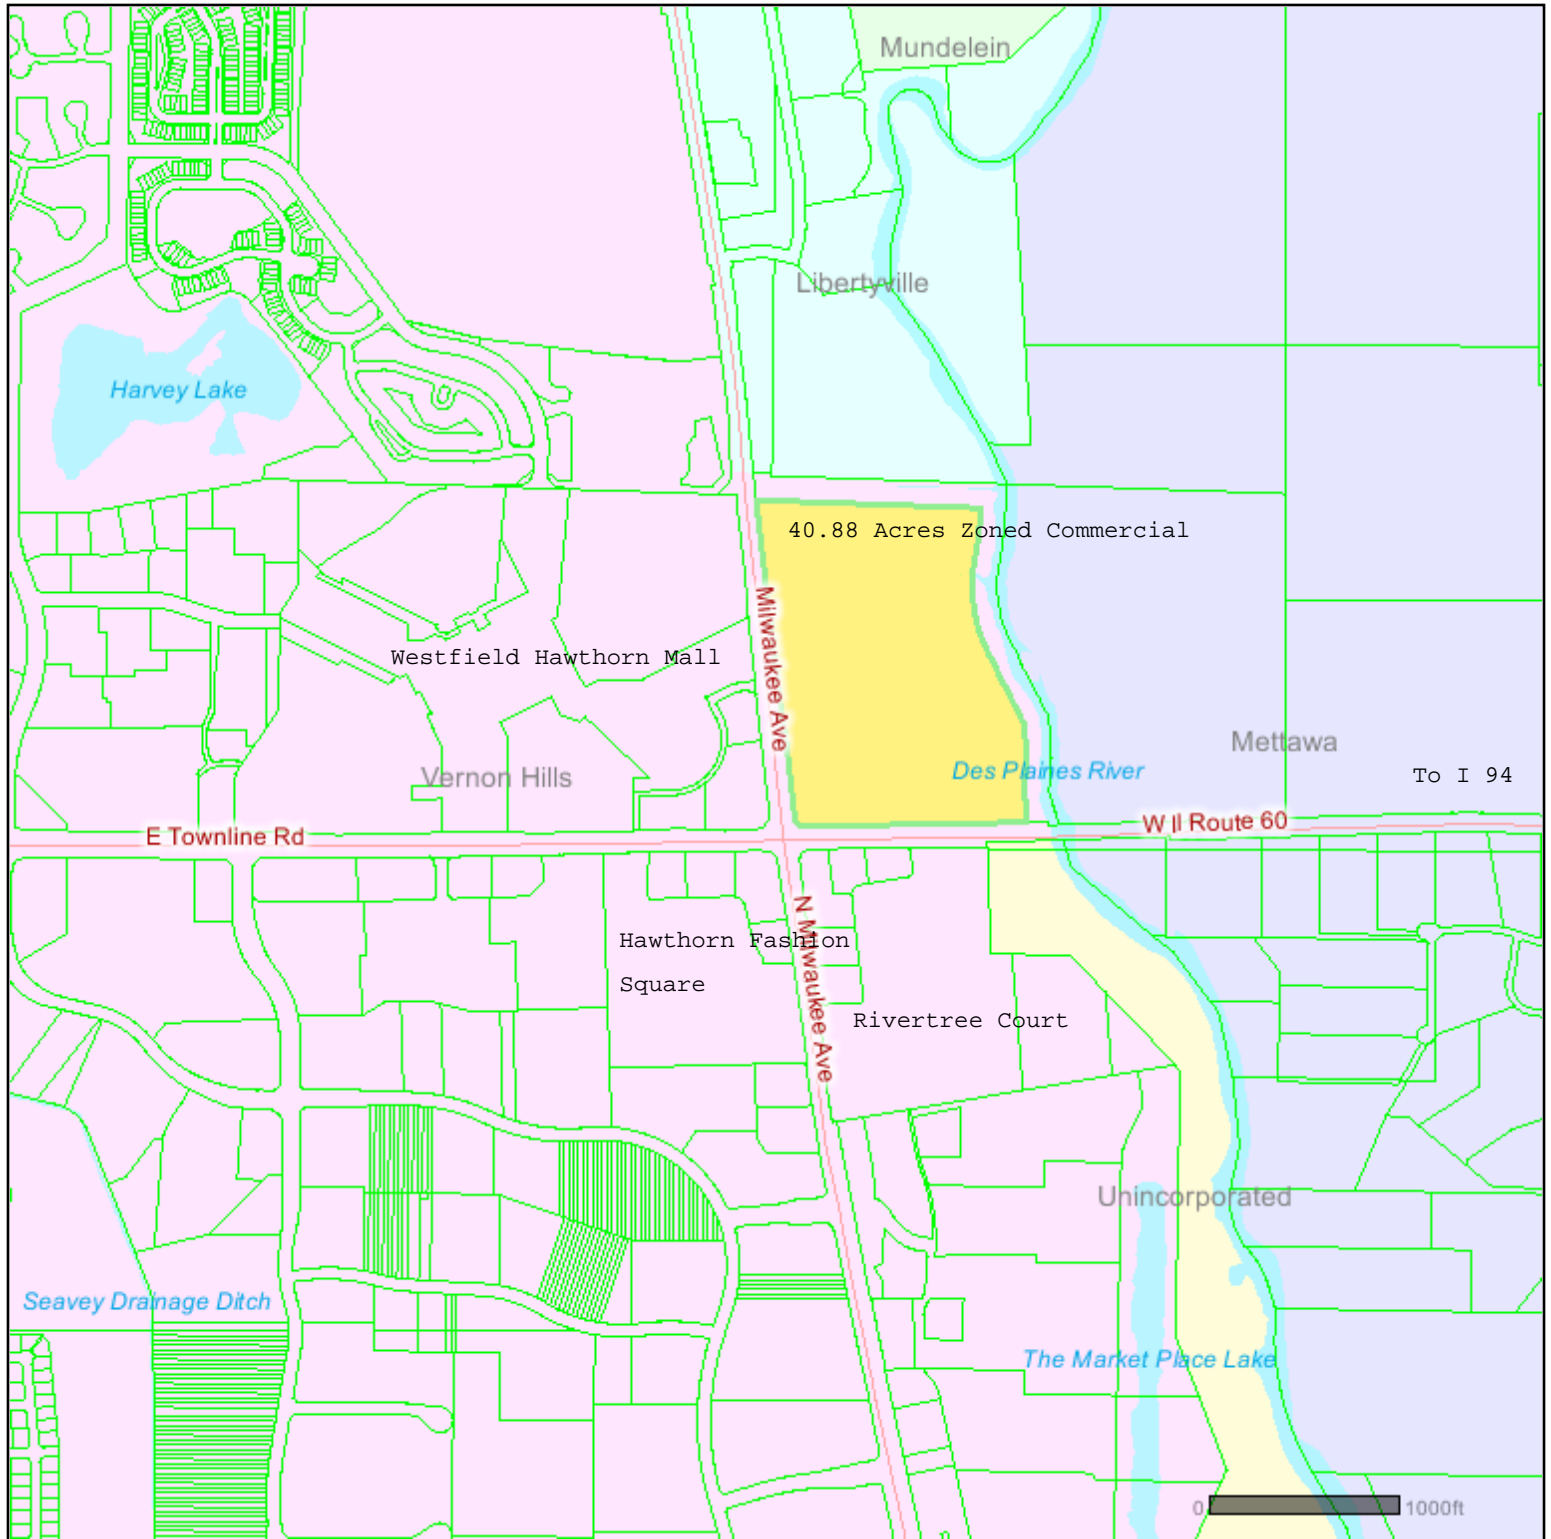

Lake County Tax Parcel Map

LakeCounty
Geographic Information System

Lake County Department of Information and Technology
18 N County St
Waukegan IL 60085

Map Printed on 4/16/2008
Parcel 1134300013 is shaded.

-  Major Roads
-  Railroads
-  Major Water
-  Parcels
-  Municipalities

Disclaimer:

This map is for general information purposes only. A Registered Land Surveyor should be consulted to determine the precise location of property boundaries on the ground. This map does not constitute a regulatory determination and is not a base for engineering design. This map is intended to be viewed and printed in color.